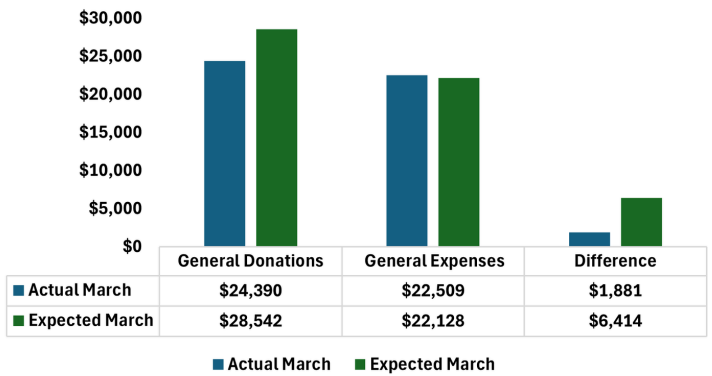

February Financials