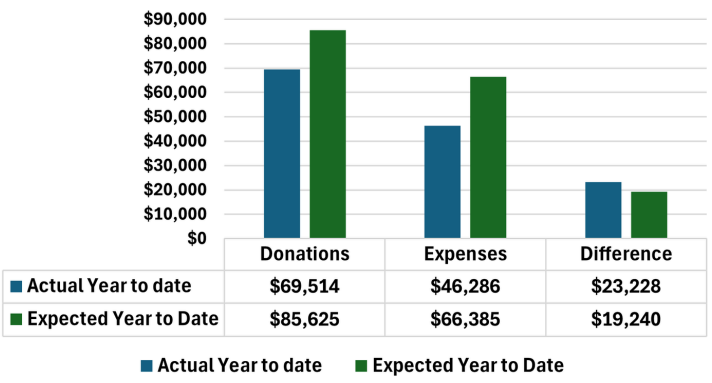

Current Bank Account Balance (\$170339)
as of March 2026

February Financials

Year-to-Date

DID YOU KNOW?

Our elders take time each month to send out prayer cards to people in our congregation. To get on that mailing list contact the office at office@beaverlodgealliancechurch.com