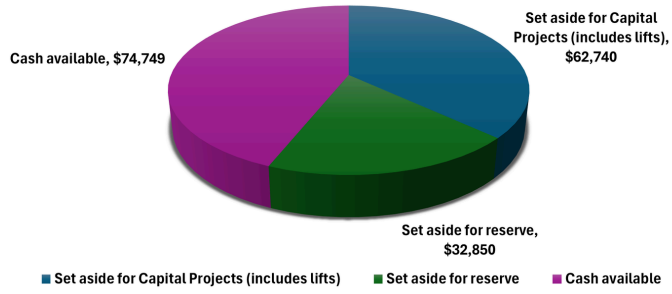

Current Bank Account Balance (\$170339) as of March 2026

February Financials

Year-to-Date

DID YOU KNOW?

Our elders take time each month to send out prayer cards to people in our congregation. To get on that mailing list contact the office at office@beaverlodgealliancechurch.com