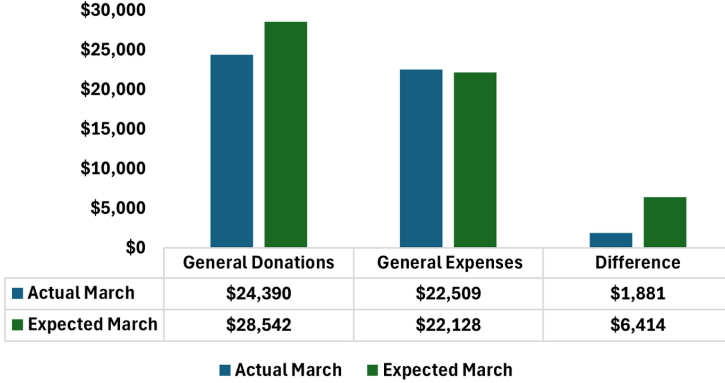

Current Bank Account Balance (\$170339) as of March 2026

February Financials

Year-to-Date

DID YOU KNOW?

Our elders take time each month to send out prayer cards to people in our congregation. To get on that mailing list contact the office at office@beaverlodgealliancechurch.com