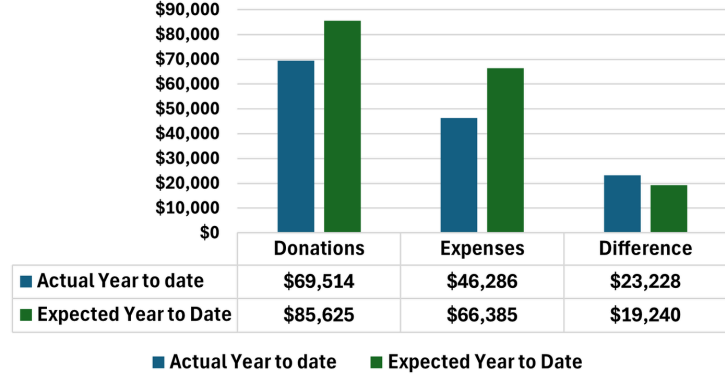

Current Bank Account Balance (\$170339) as of March 2026

February Financials

Year-to-Date

DID YOU KNOW?

Our elders take time each month to send out prayer cards to people in our congregation. To get on that mailing list contact the office at office@beaverlodgealliancechurch.com