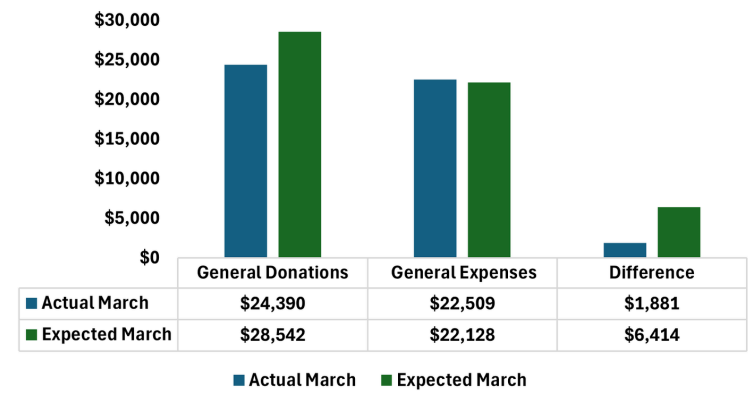

HEADPHONES AVAILABLE AT THE SOUNDBOOTH FOR THE HEARING IMPAIRED

Current Bank Account Balance (\$170339)
as of March 2026

February Financials

Year-to-Date

DID YOU KNOW?

Our elders take time each month to send out prayer cards to people in our congregation. To get on that mailing list contact the office at office@beaverlodgealliancechurch.com