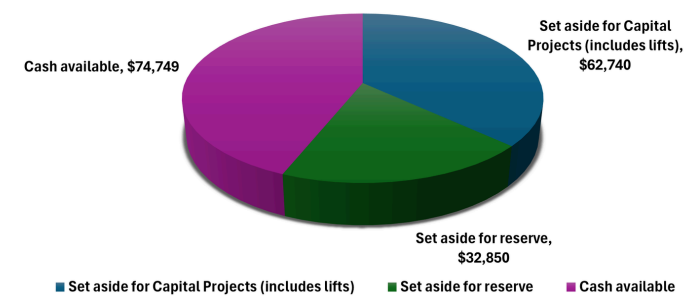

South Asia | Pray for our ministry partner, [Un]Reached, in South Asia. Trips to the field are now well underway. As teams continue visiting the field, please pray for God's covering, protection, and favor over each member. May they carry strength, encouragement, and renewed hope to our workers. Pray that they may return refreshed, inspired, and even more deeply aligned with the vision God has placed before us.

Japan | Pray with Kat for her friend Yukino as she gains courage to share what she is learning from God with her not-yet-believing friends. Pray that the seeds planted through these conversations would fall on good soil. Pray for openness and curiosity among Yukino's friends, so that they want to know more about Jesus. Pray for continued boldness for Yukino as she seizes opportunities to share about Him.

Africa | Pray with Jordie and Lisa for their friend and language teacher, Fatima. They have the privilege of supporting and discipling her as they have grown in relationship with her through their Arabic classes. They have this unique opportunity because she is a refugee from her home country, where it is difficult for believers to receive discipleship. Pray for her continued provision so that they can maintain this relationship with her after they conclude their language study.

HEADPHONES AVAILABLE AT THE SOUNDBOOTH FOR THE HEARING IMPAIRED

Current Bank Account Balance ($170339)
as of March 2026