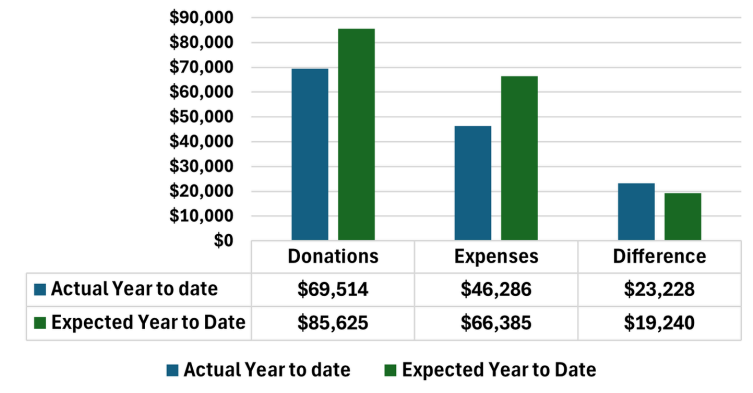

HEADPHONES AVAILABLE AT THE SOUNDBOOTH FOR THE HEARING IMPAIRED

Current Bank Account Balance (\$170339)
as of March 2026

February Financials

Year-to-Date

DID YOU KNOW?

Our elders take time each month to send out prayer cards to people in our congregation. To get on that mailing list contact the office at office@beaverlodgealliancechurch.com

APRIL 26th 2026

TODAY:
Worship Service @ 10AM – Andy and Lynnette’s Journey

Also livestream @
<https://www.youtube.com/c/BeaverlodgeAlliance>

CHILDREN’S MINISTRY

Ages 6 months to 5 years meet downstairs in the nursery. Drop off starts at 10 AM. Grades 1-6 will be collected after worship.