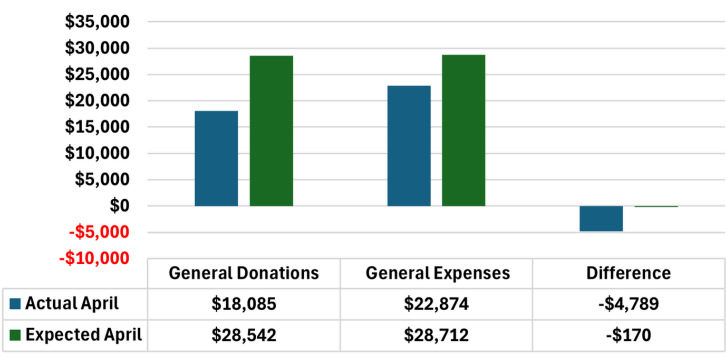

Current Bank Account Balance (\$170339) as of April 2026

April Financials

Year-to-Date

DID YOU KNOW?

Our elders take time each month to send out prayer cards to people in our congregation. To get on that mailing list contact the office at office@beaverlodgealliancechurch.com