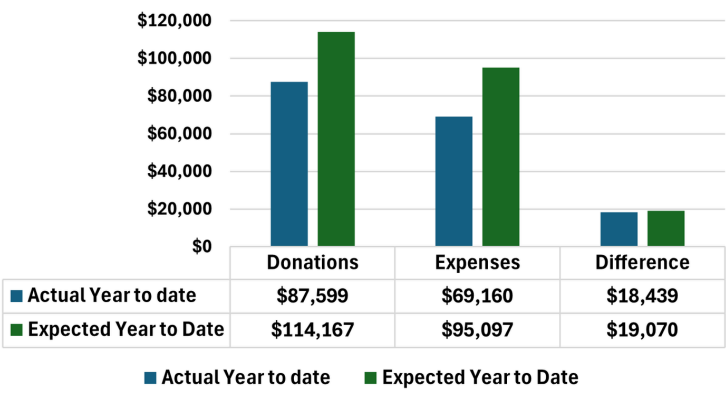

Current Bank Account Balance (\$170339) as of April 2026

April Financials

Year-to-Date

DID YOU KNOW?

Our elders take time each month to send out prayer cards to people in our congregation. To get on that mailing list contact the office at office@beaverlodgealliancechurch.com