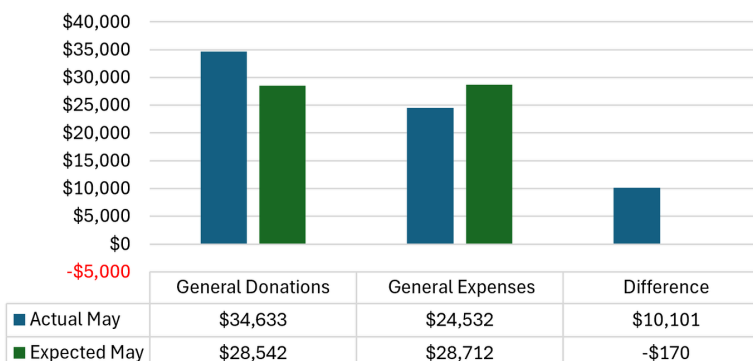

Current Bank Account Balance (\$165789)

as of May 2026

May Financials

Year-to-Date

DID YOU KNOW?

Our elders take time each month to send out prayer cards to people in our congregation. To get on that mailing list contact the office at office@beaverlodgealliancechurch.com