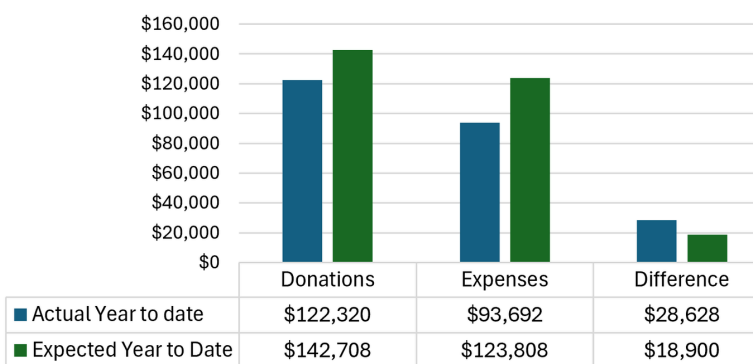

Current Bank Account Balance (\$165789)

as of May 2026

May Financials

Year-to-Date

DID YOU KNOW?

Our elders take time each month to send out prayer cards to people in our congregation. To get on that mailing list contact the office at office@beaverlodgealliancechurch.com

JUNE 28th 2026

TODAY:
Worship Service @ 10AM -
International Worker ~ Kristi

Also livestream @
<https://www.youtube.com/c/BeaverlodgeAlliance>

CHILDREN'S MINISTRY

IS DONE FOR THE **SUMMER**

THE NURSERY IS OPEN FOR PARENT SUPERVISION