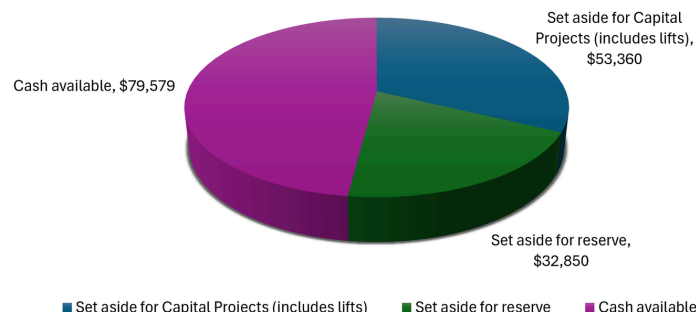

Current Bank Account Balance (\$165789)

as of May 2026

May Financials

Year-to-Date

DID YOU KNOW?

Our elders take time each month to send out prayer cards to people in our congregation. To get on that mailing list contact the office at office@beaverlodgealliancechurch.com