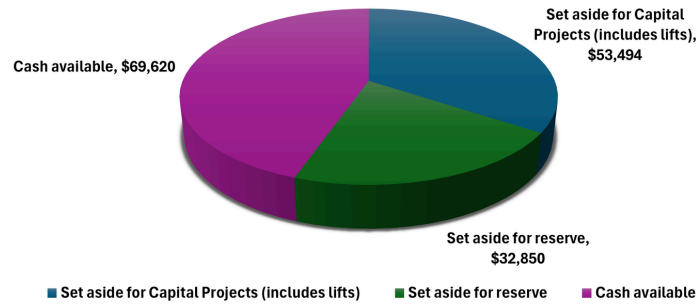

Least-Reached People Group | Basque—The Basque people have lived in the Pyrenees Mountains between Spain and southern France since before the Roman Empire. There is a large Catholic Christian religious identity in this region. However, the faith has been watered down over generations and mixed with cultural traditions and celebrations. Pray that the simplicity of the Gospel would be revived in the hearts of the people, bringing repentance and restoration to the fullness of truth. Pray for the efforts to share the Gospel in this land.

Home Assignments | Please pray for the international workers travelling back to Canada for Home Assignment and for those preparing to return overseas. Pray for safe travels, smooth transitions, and renewed strength for the journey ahead.

Spain | Please pray for three families whose visa applications have been delayed due to recent changes in Spain's visa rules, while leadership works with legal counsel. Pray for a breakthrough, wisdom, and clarity, as well as peace, trust amid the uncertainty, and provision for all practical needs during this unexpected delay.

Follow us on Facebook - Beaverlodge Alliance Church
Also check out our app - Download Church Center app
and search for Beaverlodge Alliance Church

**HEADPHONES AVAILABLE
AT THE SOUNDBOOTH FOR THE
HEARING IMPAIRED**

Current Bank Account Balance ($170339)
as of April 2026