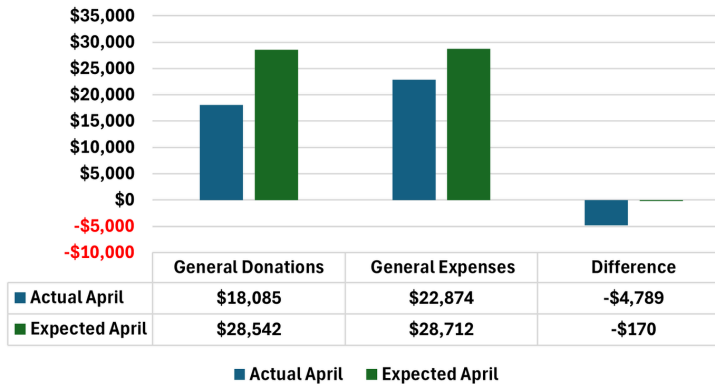

April Financials