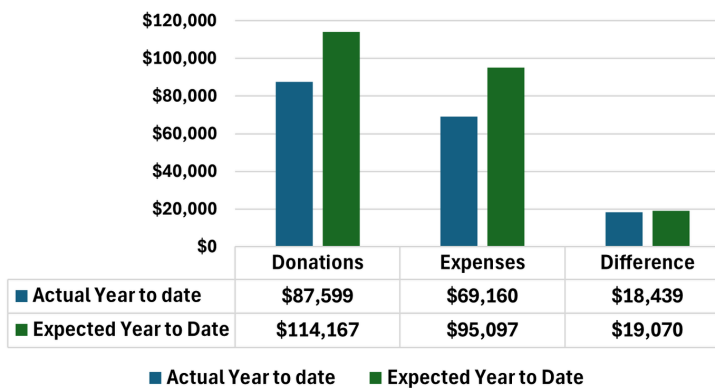

Current Bank Account Balance (\$170339)
as of April 2026

April Financials

Year-to-Date

DID YOU KNOW?

Our elders take time each month to send out prayer cards to people in our congregation. To get on that mailing list contact the office at office@beaverlodgealliancechurch.com