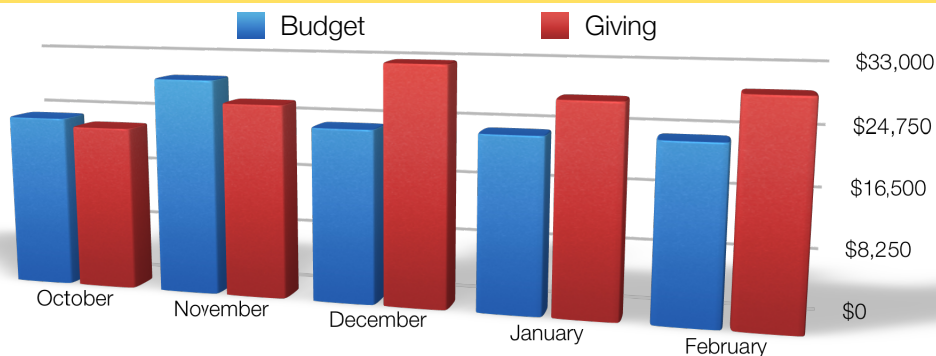

NBC Giving Spotlight

Fiscal YTD Budget: $202,692 | Fiscal YTD Giving: $221,819

MISSIONS MINUTE

Please continue to pray for the Hanson family at Grace Children's Home. They give God praise for filling them up after multiple role changes last year. Michael is able to see the tasks before him as welcome challenges to be met with God's help. Melissa is heading up the babies home, and their kids are adapting to the new school. Continue to pray for their family as well as all the kids at GCH. God is doing a mighty work!