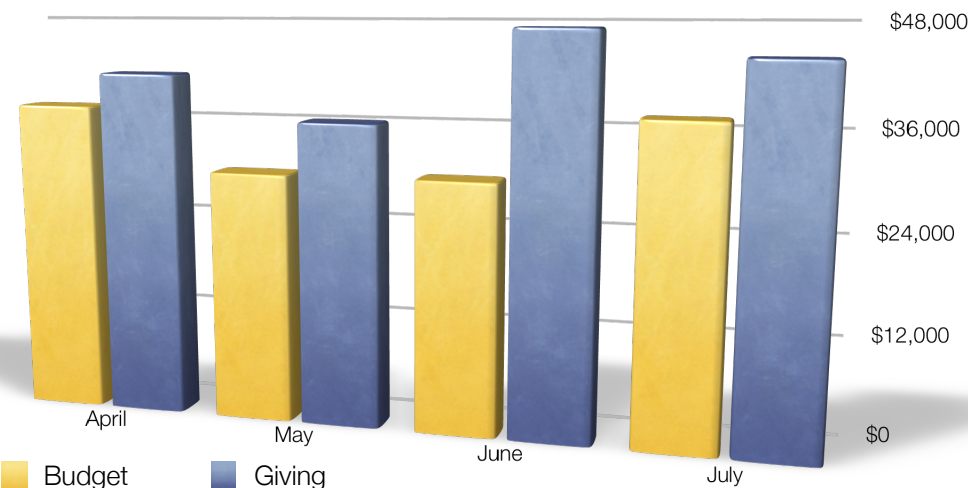

For more information or to sign up, visit:

www.nbcsj.org/camping

NBC Giving Spotlight

Fiscal YTD Budget: \$427,500 | Fiscal YTD Giving: \$476,753

Got questions? nbcsj.org/contactus

WiFi: Connect to "NBC Guest" - password: jesuslives