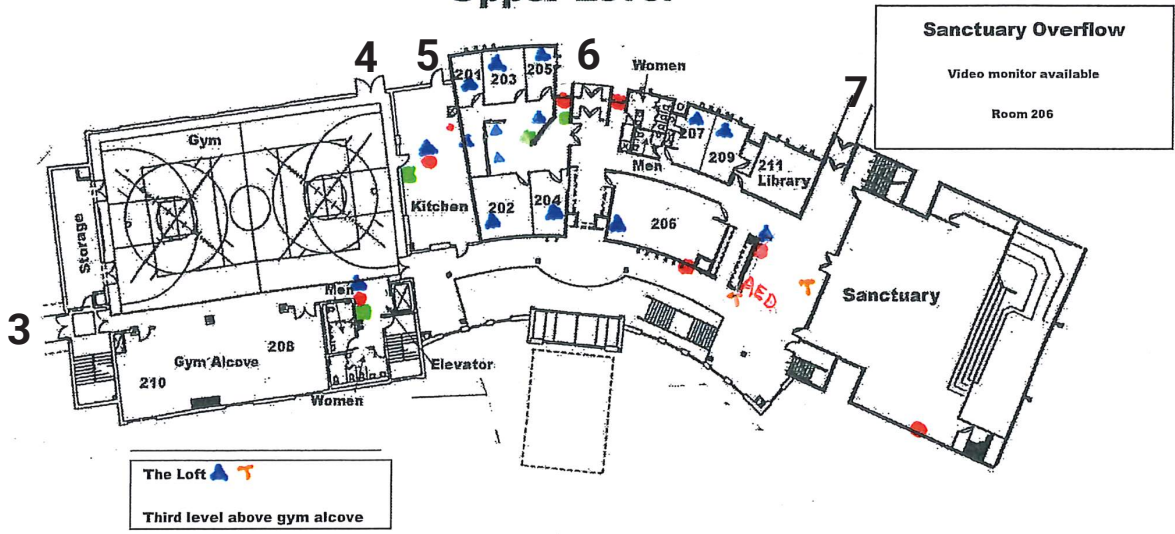

GracePoint

2351 Rice Creek Rd.
New Brighton
651-633-7515

- Fire Extinguisher
- ▲ Phone
- First Aid Kit
- T Trauma Kit

Upper Level

Lower Level