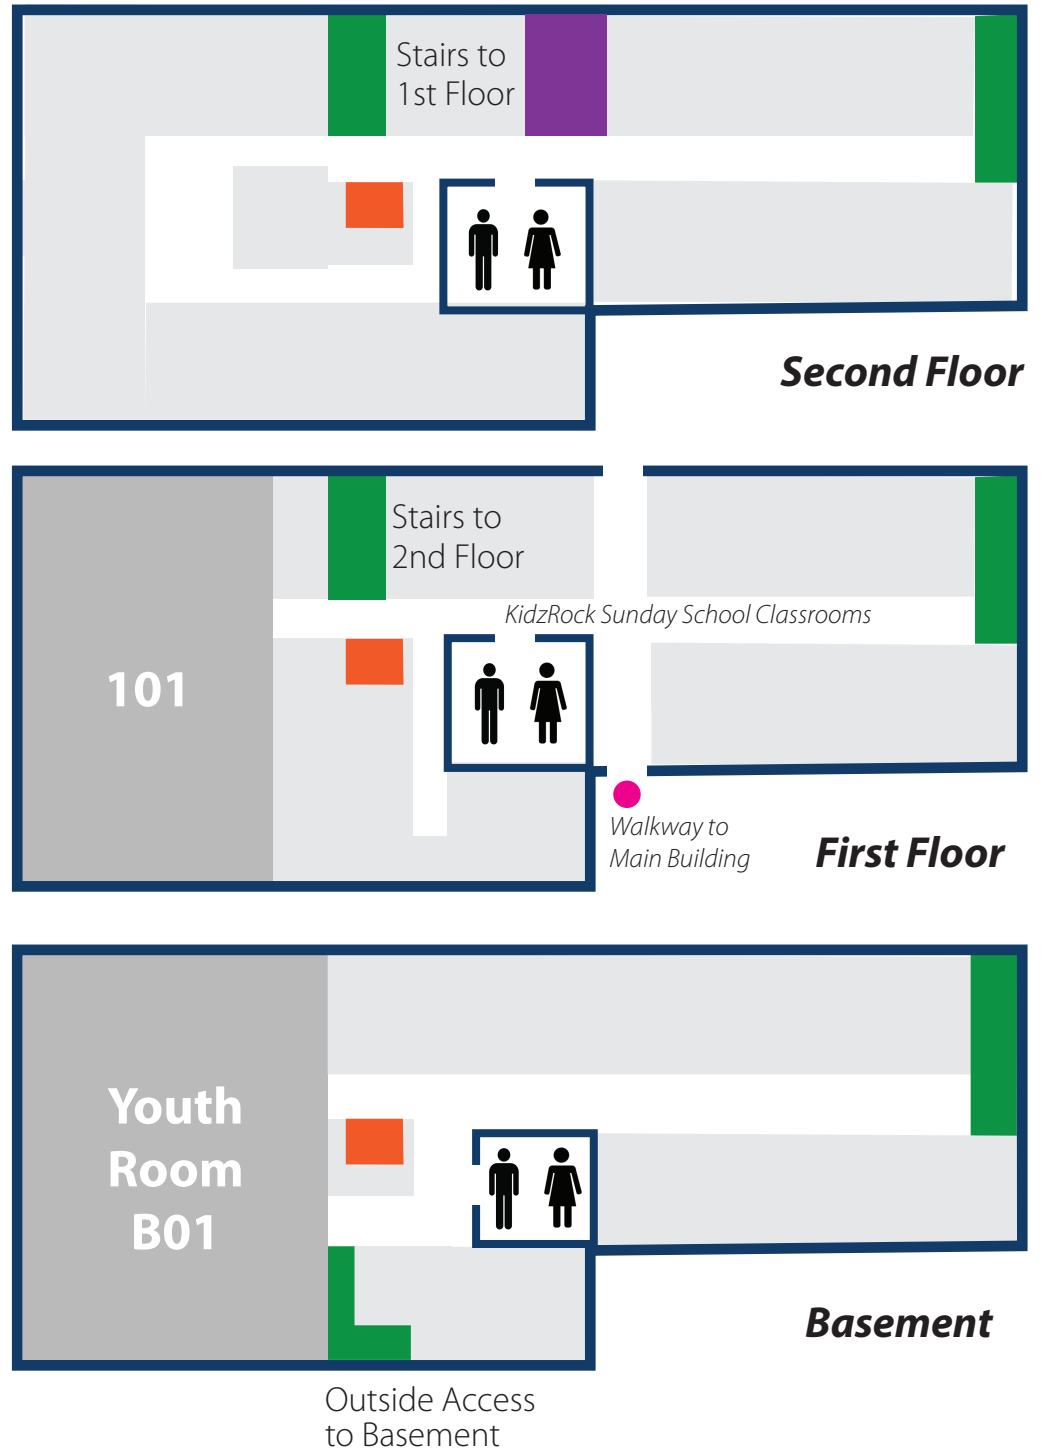

Main Building

Ministry Center

Map Key

- | | |
|--|---|
|  Connection Desk |  Stairs |
|  Main Office |  Elevator |
|  Kids Check-In |  Restrooms |
|  Library | |