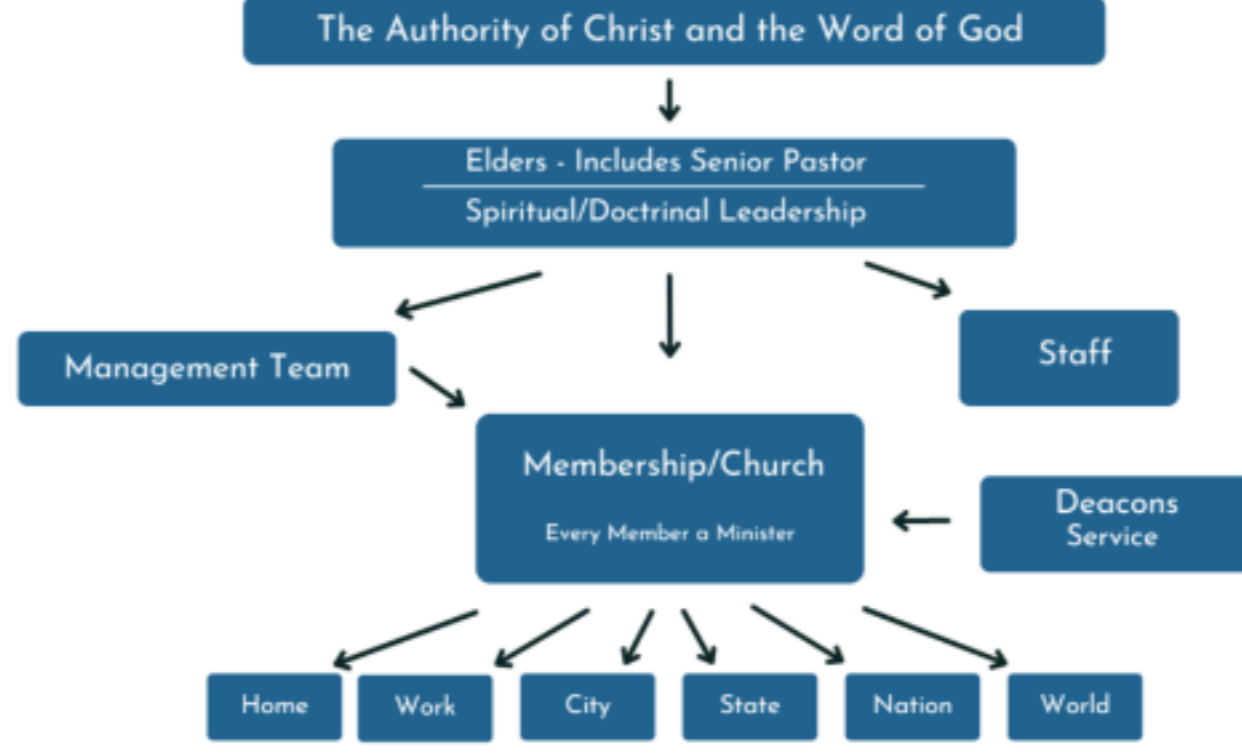

CROSSPOINT BAPTIST CHURCH

Elder Led, Management Team Advised, Church Implemented

CHURCH LEADERSHIP